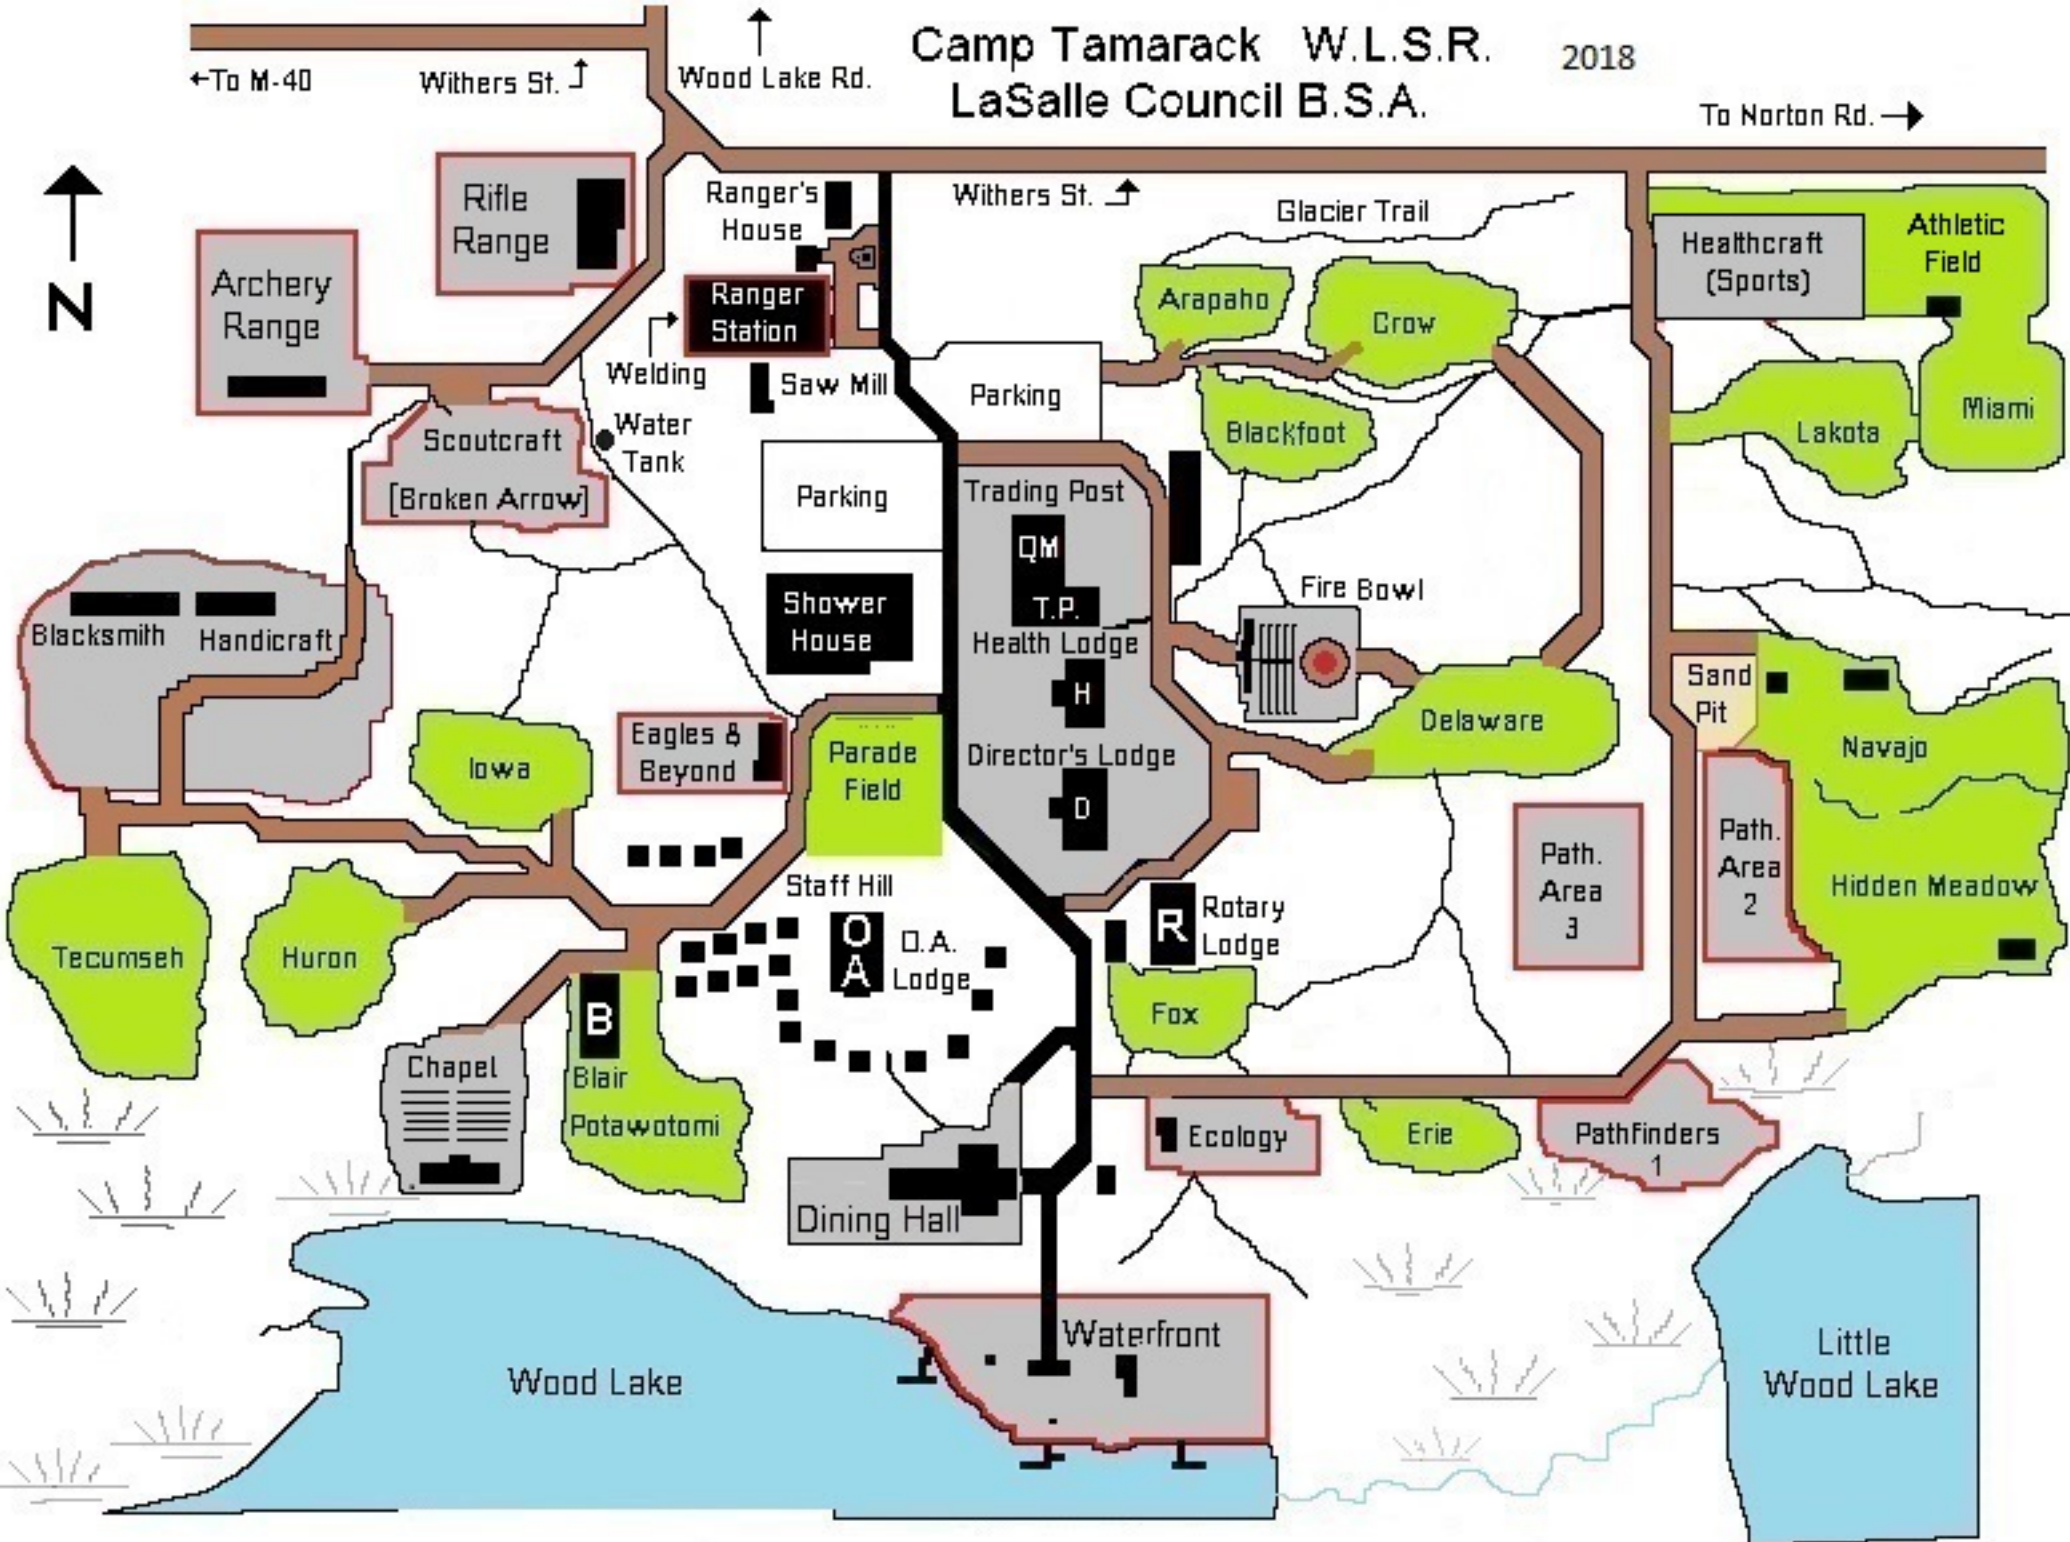

Camp Tamarack W.L.S.R. 2018 LaSalle Council B.S.A.

←To M-40

Withers St. ↑

Wood Lake Rd. ↑

To Norton Rd. →

Archery Range

Rifle Range

Ranger's House

Ranger Station

Welding

Water Tank

Scoutcraft [Broken Arrow]

Parking

Parking

Trading Post

QM

T.P.

Health Lodge

Director's Lodge

Fire Bowl

Delaware

Healthcraft (Sports)

Athletic Field

Lakota

Miami

Blacksmith

Handicraft

Iowa

Eagles & Beyond

Parade Field

O.A. Lodge

Rotary Lodge

Fox

Sand Pit

Navajo

Hidden Meadow

Tecumseh

Huron

Chapel

B

Blair

Potawotomi

Staff Hill

O.A. Lodge

R

Rotary Lodge

Path. Area 3

Path. Area 2

Ecology

Erie

Pathfinders 1

Wood Lake

Waterfront

Little Wood Lake