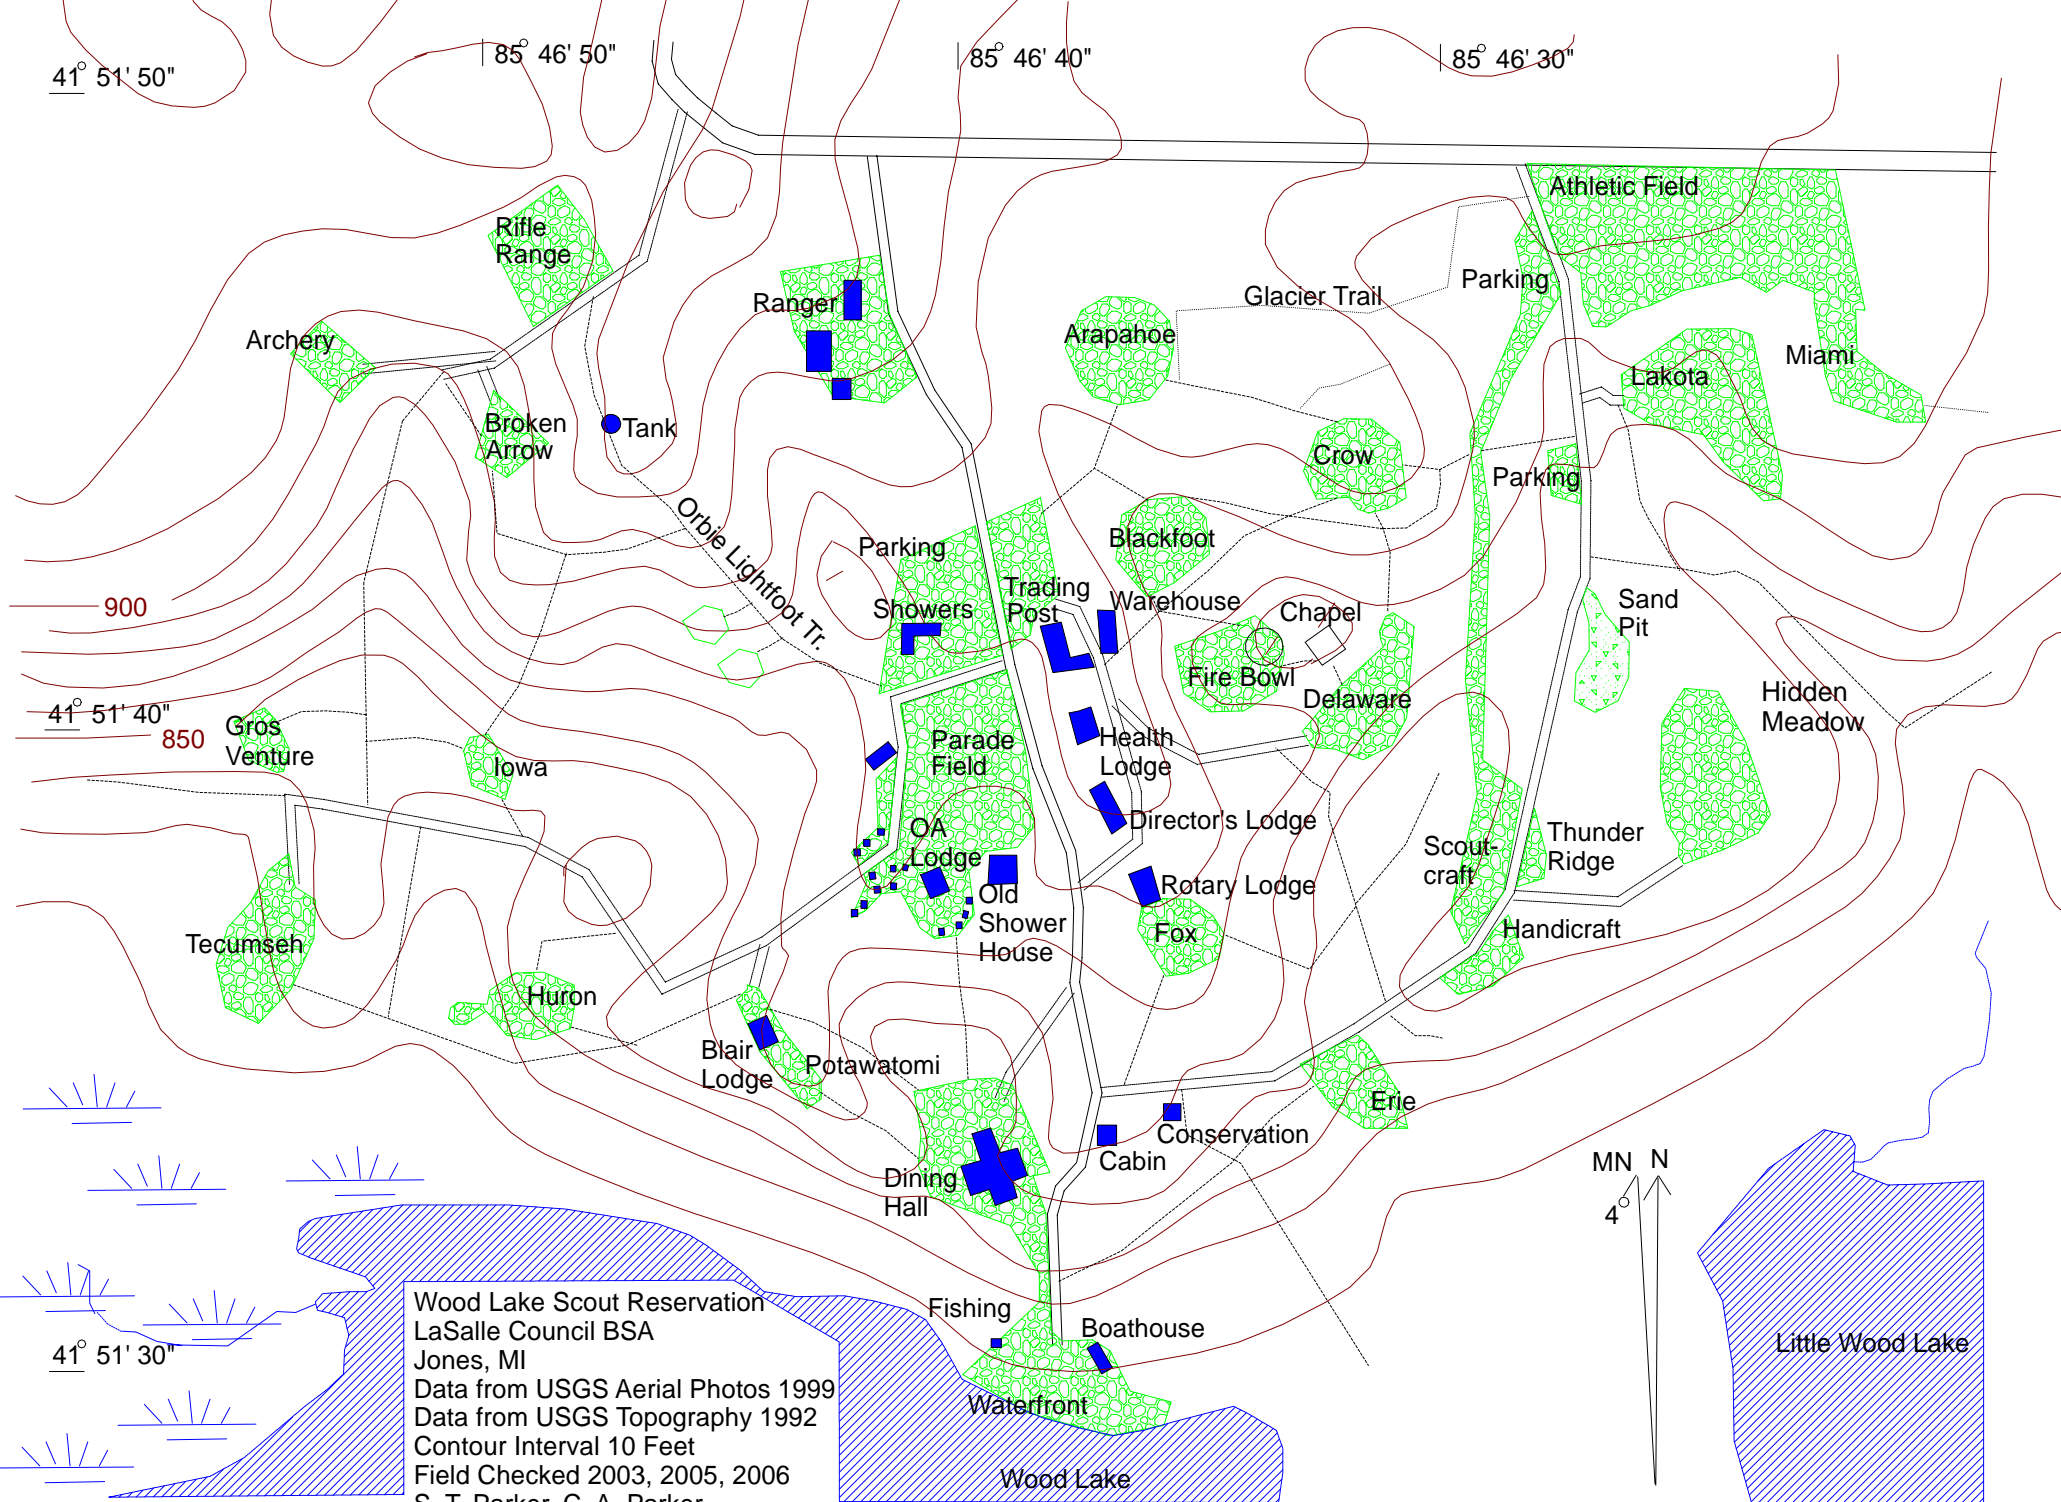

41° 51' 50"

85° 46' 50"

85° 46' 40"

85° 46' 30"

Wood Lake Scout Reservation
 LaSalle Council BSA
 Jones, MI
 Data from USGS Aerial Photos 1999
 Data from USGS Topography 1992
 Contour Interval 10 Feet
 Field Checked 2003, 2005, 2006
 S. T. Parker, C. A. Parker
 Troop 562, Granger, IN

0 700 ft

Little Wood Lake

Wood Lake

Fishing Boathouse

Waterfront

Dining Hall

Blair Lodge

Potawatomi

Fox

Blackfoot

Warehouse

Fire Bowl

Delaware

Crow

Arapahoe

Glacier Trail

Parking

Parking

Lakota

Miami

Athletic Field

Sand Pit

Hidden Meadow

Thunder Ridge