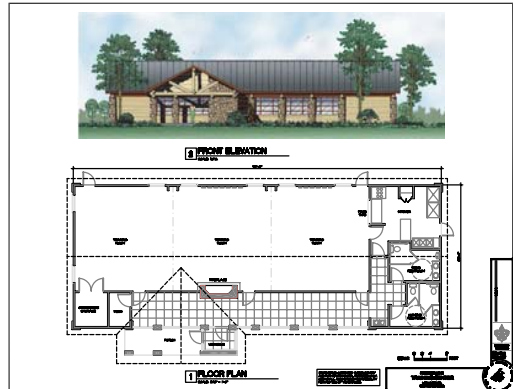

Plans for the ToPeNeBee Training Center (left) and the Shower House under construction at Camp Tamarack (above)

The LaSalle Council, B.S.A. serves over 16,000 youth in northern Indiana and southern Michigan with the help of more than 3,500 volunteers.

The *Trailblazing for Tomorrow Campaign* will raise $3.975 million to ensure that our children have quality Scouting experiences. Please help with your contribution today!

Campaign Goal
$3,975,000

(TEAR HERE)